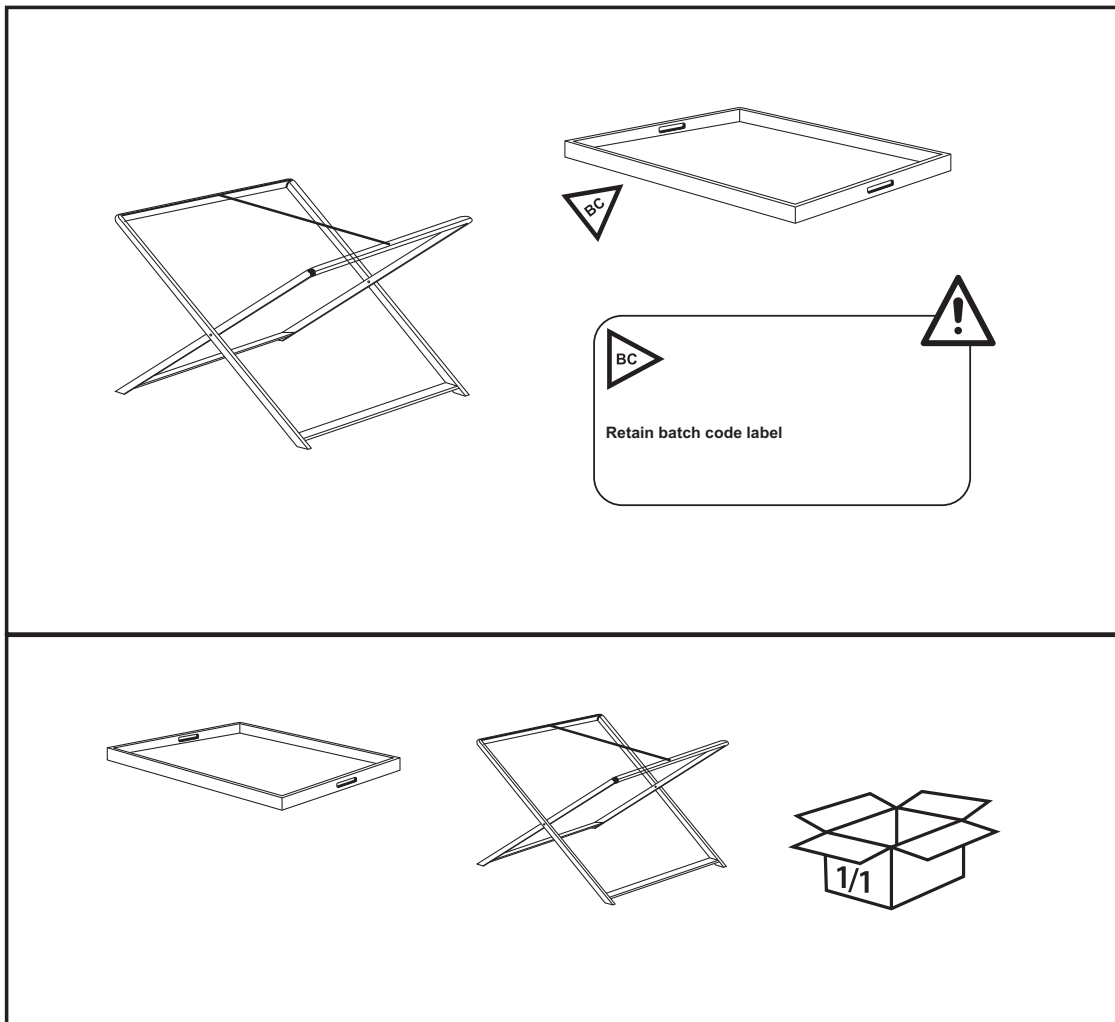

Components - Panels

If you need help or have damaged or missing parts, email: customerservices@habitat.co.uk or call: 0344 499 4686

Please check you have all the panels listed below

Note: There are 'Batch Code' labels where shown on the indicated items, these should be retained.