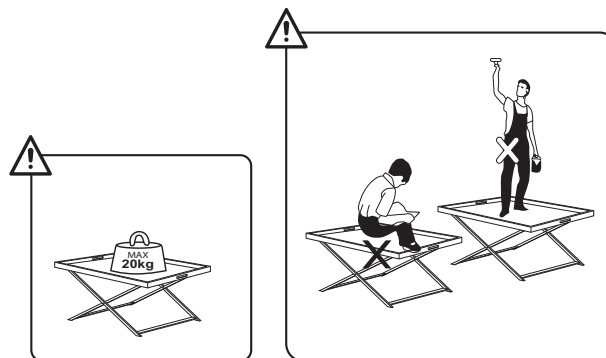

Safety and Care Advice

Important – Please read these instructions fully before starting assembly

Plan to assemble the furniture as near as possible to the place you intend it to be used.

Do not place your furniture directly in front of radiators, fires, or any source of direct heat. Ensure that the surface on which you are assembling furniture is clean and flat.

Before commencing assembly, please identify all components.

Do not discard the packaging until the unit is fully assembled to ensure that no fitting or components are disposed of.

General care and maintenance

Suitable for indoor use

Use placemats to protect the surface from moisture and heat.

Avoid contact with abrasive materials as they can damage the surface.

Do not place your furniture directly in front of radiators fires, or any source of direct heat.

Do not stand on this product.

Wipe with a damp cloth and washing up liquid. Remove liquid spill immediately with an absorbent cloth or paper towel to prevent staining. Do not use abrasive cleaners. Do not use chemical to clean.

Maximum weight limit

General information

If for any reason you should have problems with your Habitat product, please contact the store from which you purchased it.

Please retain your receipt as proof of purchase.

If you have any comments or suggestions regarding this product, assembly instructions or service

received, please contact the store or Habitat Head Office via its web site: www.habitat.co.uk

or write directly to: Habitat Retail Ltd.
489-499 Avebury Boulevard,
Milton Keynes MK9 2NW