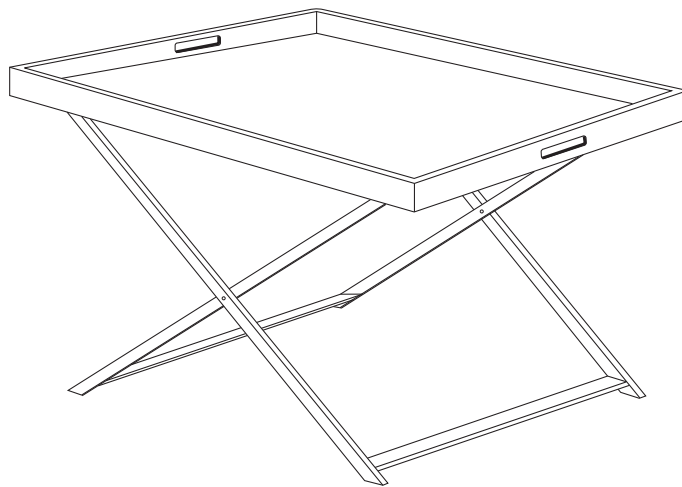

Oken Side Table

Assembly Instructions - Please keep for future reference

OKEN-ST-AW14-A

Dimensions

Width - 40cm

Depth - 44cm

Height - 44cm

Important – Please read these instructions before assembly