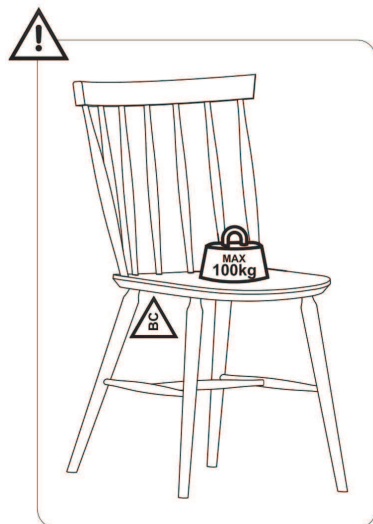

CARE INSTRUCTIONS

Cleaning of Solid Timber / Veneers and Lacquered Surfaces.

Any spillage should be removed immediately by using a damp cloth, then wiping dry the surface with a clean dry duster. Repeat this procedure for periodic cleaning. The use of furniture polishes or sprays is not necessary or recommended.

If for any reason you should have problems with your Habitat product please contact the store from which you purchased your product. If you have any comments or suggestions regarding this product, assembly instructions or service received, please enquire at your nearest store or contact us on our website at www.habitat.co.uk or write to us at :

Habitat Retail Ltd. 489-499 Avebury Boulevard, Milton Keynes MK9 2NW

03/13

Retain batch code label
Préserver l'étiquette indiquant le code du lot
Guardar la etiqueta del código de lote
Etikett mit Chargen-Nummer bitte aufbewahren